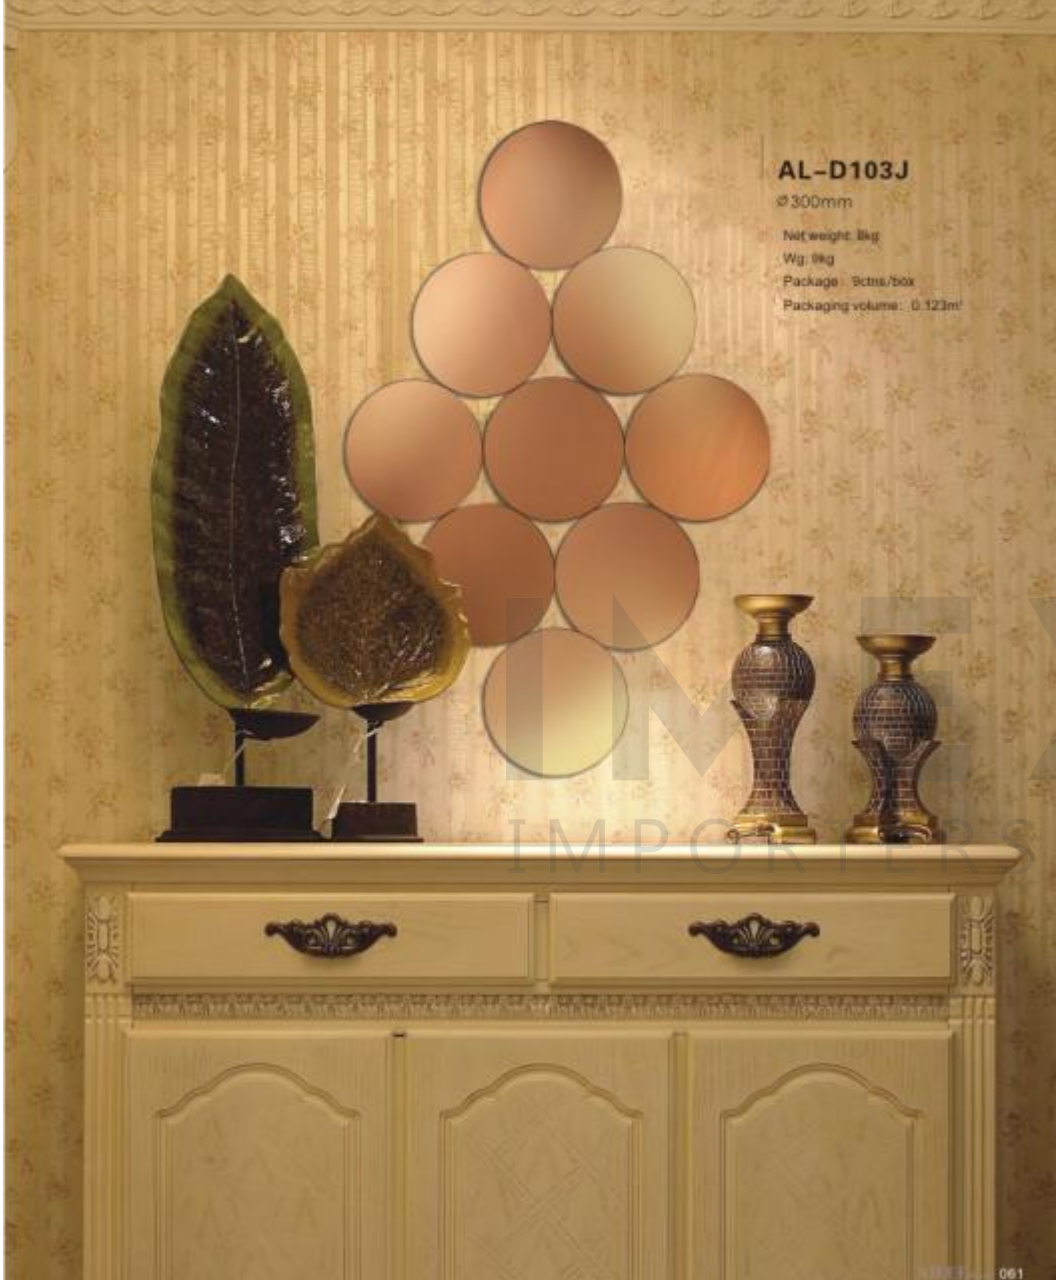

Ø 300mm

Net weight: 8kg

Wg: 8kg

Package: 9ctns/box

Packaging volume: 0.123m³

"Let us help to build your dreams"

DM-2 2

IMEXAO
IMPORTERS EXPORTERS